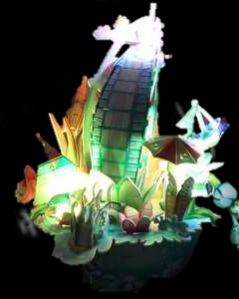

Cada Juguete solo es el comienzo de
una gran aventura

Led 3D

yoquiero@playhouse.pe

Cel. 9358-30742
9944-59794

www.playhouse.pe
face: @playhouseperu

Notre Dame de Paris

Led 3D

149 Piezas

Model Size: 39.5cm x 22cm x 28cm

Colosseo

Led 3D

185 Piezas

Model Size: 39.5cm x 22cm x 28cm

City Paris Scape

Led 3D

78 Piezas

Model Size: 25cm x 18m x 25cm

Citry Scape London

Led 3D

74 Piezas

Model Size: 39.5cm x 22cm x 28cm

City Scape Dubai

Led 3D

58 Piezas