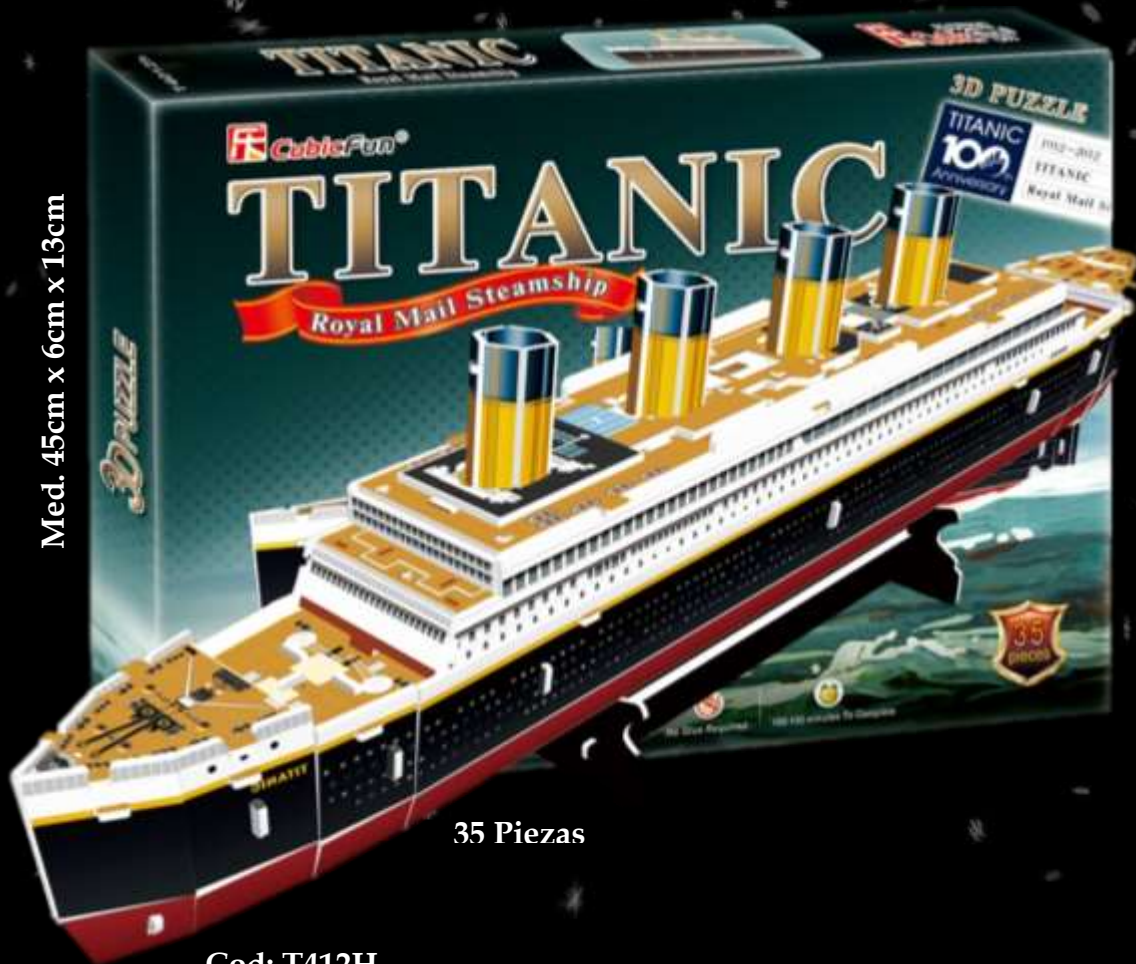

Med. 45cm x 6cm x 13cm

35 Piezas

Cod: T412H

Titanic